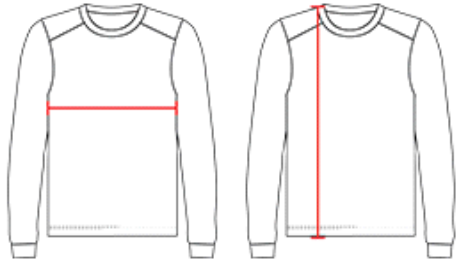

#410500 **MEN'S** B-CORE L/S HOOD TEE

- Badger heat seal logo on left sleeve
- Badger Sport paneled shoulder for maximum movement
- 100% polyester moisture management/antimicrobial performance fabric
- Self- fabric hood with drawcord
- Double-needle hem

COLORS

SPECIFICATIONS

Color	XS	S	M	L	XL	2XL	3XL	4XL
Piece Weight measured in pounds	0.40	0.40	0.40	0.40	0.40	0.40	0.40	0.40
Spec Body Length measured in inches	28 1/2	29 1/2	30 1/2	31 1/2	32 1/2	33 1/2	34 1/2	35 1/2
Spec Chest Width measured in inches	17	19	21	23	25	27	29	31
Case Count # of units per case	36	36	36	36	36	36	24	24

HOW TO MEASURE

These product specifications reference a product's measurements.
For sizing information and guidance, please reference our sizing charts.

BODY LENGTH

Measured on the front from the shoulder/neck intersection to the bottom of the garment.