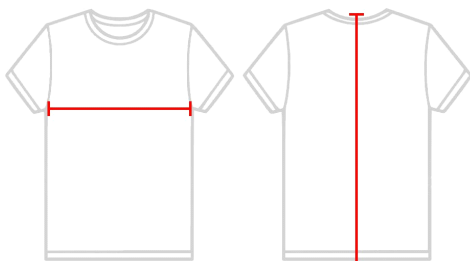

#413300 MEN'S B-BASEBALL TEE

- 100% Polyester moisture management/antimicrobial performance fabric
- Contrasting 3/4 raglan sleeves
- Contrast self-fabric collar
- Double-needle shirt tail hem
- Badger heat seal logo on left sleeve
- Comes in Youth Style 2133

COLORS

SPECIFICATIONS

Color	S	M	L	XL	2XL	3XL	4XL
Piece Weight measured in ounces	0.36	0.36	0.36	0.36	0.36	0.36	0.36
Spec Body Length measured in inches	30	31	32	33	34	35	36
Spec Chest Width measured in inches	19	21	23	25	27	29	31
Case Count # of units per case	36	36	36	36	36	24	24

HOW TO MEASURE

These product specifications reference a product's measurements. For sizing information and guidance, please reference our sizing charts.

BODY LENGTH

Measured from the top of the shoulder to bottom of the back.

CHEST WIDTH

Measured across the chest at its fullest part while laid flat.