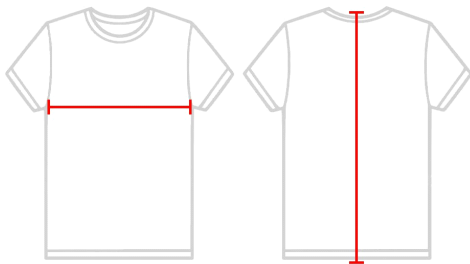

#411900 **MEN'S** B-CORE POCKETED 10 INCH SHORT

- 100% Polyester moisture management /antimicrobial performance fabric
 - Athletic Cut
 - Superior Fit
 - 2" Covered elastic waistband & drawcord
 - Two deep side seam pockets
 - Double needle hem
 - Badger heat seal logo on left hip
- Comes in Youth Style 2119

COLORS

SPECIFICATIONS

Color	S	M	L	XL	2XL	3XL	4XL
Piece Weight measured in pounds	0.48	0.48	0.48	0.48	0.48	0.48	0.48
Spec Inseam	10	10	10	10	10	10	10
Case Count # of units per case	36	36	36	36	36	24	24

HOW TO MEASURE

These product specifications reference a product's measurements. For sizing information and guidance, please reference our sizing charts.

BODY LENGTH

Measured from the top of the shoulder to bottom of the back.

CHEST WIDTH

Measured across the chest at its fullest part while laid flat.