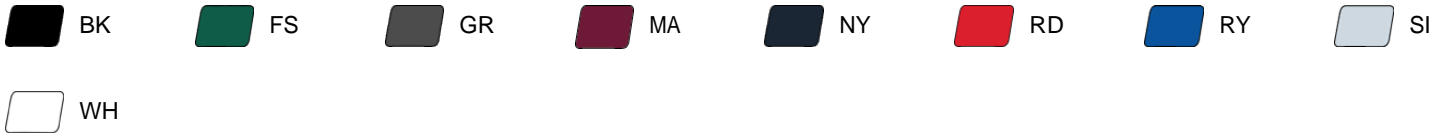

#460700 **MEN'S** COMPRESSION SHORT

- 83% Polyester/ 17% spandex
- Moisture Management
- Stretch body fit
- 1" Plush exposed elastic waistband
- Double-needle hem
- Center panel with flat lock seams
- Badger heat transfer logo on left leg
- 10" Inseam

COLORS

SPECIFICATIONS

Color	S	M	L	XL	2XL	3XL
Piece Weight measured in pounds	0.24	0.24	0.24	0.24	0.24	0.24
Spec Inseam	10	10	10	10	10	10
Case Count # of units per case	36	36	36	36	36	24

HOW TO MEASURE

These product specifications reference a product's measurements. For sizing information and guidance, please reference our sizing charts.