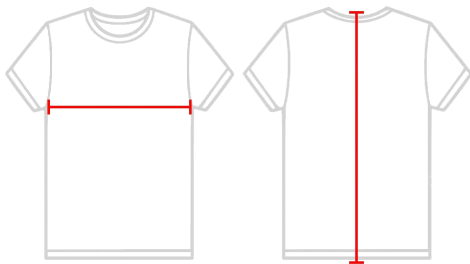

#460700 **MEN'S** COMPRESSION SHORT

- 83% Polyester/ 17% spandex
- Moisture Management
- Stretch body fit
- 1" Plush exposed elastic waistband
- Double-needle hem
- Center panel with flat lock seams
- Badger heat transfer logo on left leg
- 10" Inseam

COLORS

SPECIFICATIONS

Color	S	M	L	XL	2XL	3XL
Piece Weight measured in pounds	0.24	0.24	0.24	0.24	0.24	0.24
Spec Inseam	10	10	10	10	10	10
Case Count # of units per case	36	36	36	36	36	24

HOW TO MEASURE

These product specifications reference a product's measurements. For sizing information and guidance, please reference our sizing charts.

BODY LENGTH

Measured from the top of the shoulder to bottom of the back.

CHEST WIDTH

Measured across the chest at its fullest part while laid flat.