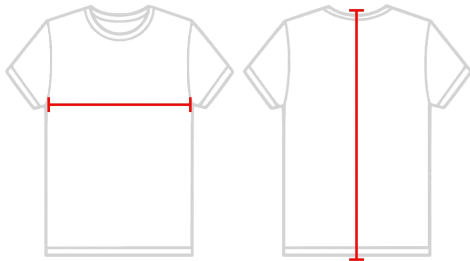

#028000 **UNISEX** DIGITAL ARM SLEEVE

- 83% Sublimated polyester/17% spandex -Moisture managementFull arm stretch compression fitFlat seam construction with 1" elastic at bicep openingBadger heat seal logo at bottom hem

COLORS

SPECIFICATIONS

Color	YTH	S/M	L/XL
Piece Weight measured in pounds	0.20	0.20	0.20
Spec Body Length measured in inches	13	16	18
Case Count # of units per case	144	144	144

HOW TO MEASURE

These product specifications reference a product's measurements. For sizing information and guidance, please reference our sizing charts.

BODY LENGTH

Measured from the top of the shoulder to bottom of the back.

CHEST WIDTH

Measured across the chest at its fullest part while laid flat.