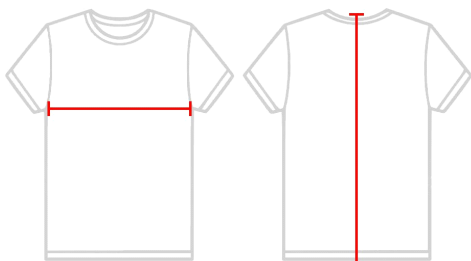

HOW TO MEASURE

These product specifications reference a product's measurements. For sizing information and guidance, please reference our sizing charts.

BODY LENGTH

Measured from the top of the shoulder to bottom of the back.

CHEST WIDTH

Measured across the chest at its fullest part while laid flat.