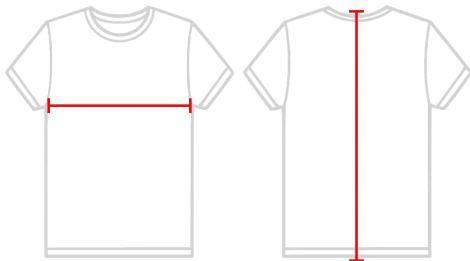

#147500 MEN'S JOGGER PANT

- 100% Polyester
- moisture management fleece fabric
- Covered elastic
- waistband & drawcord
- Two deep side pockets
- Tapered fit in lower leg
- Reinforced spandex rib
- knit cuffs
- Embroidered Badger logo on left hip
- Comes in Ladies Style 1576

COLORS

SPECIFICATIONS

Color	XS	S	M	L	XL	2XL	3XL	4XL
Piece Weight measured in pounds	1.18	1.18	1.18	1.18	1.18	1.18	1.18	1.18
Spec Inseam	29	29 1/2	30	30 1/2	31	31 1/2	32	32 1/2
Case Count # of units per case	24	24	24	24	24	24	12	12

HOW TO MEASURE

These product specifications reference a product's measurements. For sizing information and guidance, please reference our sizing charts.

BODY LENGTH

Measured from the top of the shoulder to bottom of the back.

CHEST WIDTH

Measured across the chest at its fullest part while laid flat.