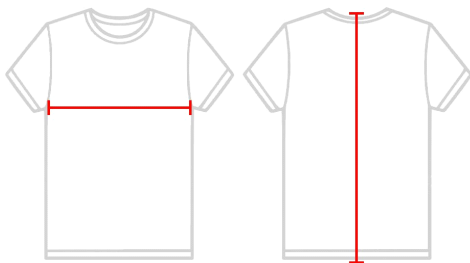

#147600 **WOMEN'S** JOGGER WOMEN'S PANT

- 100% Polyester moisture management fleece fabric2" covered elastic waistband & drawcordTwo deep side pocketsTapered fit in lower legReinforced spandex rib knit cuffsEmbroidered Badger logo on left hip

COLORS

SPECIFICATIONS

Color	XS	S	M	L	XL	2XL
Piece Weight measured in pounds	1.18	1.18	1.18	1.18	1.18	1.18
Spec Inseam	28	28 1/2	29	29 1/2	30	30 1/2
Case Count # of units per case	24	24	24	24	24	24

HOW TO MEASURE

These product specifications reference a product's measurements. For sizing information and guidance, please reference our sizing charts.

BODY LENGTH

Measured from the top of the shoulder to bottom of the back.

CHEST WIDTH

Measured across the chest at its fullest part while laid flat.