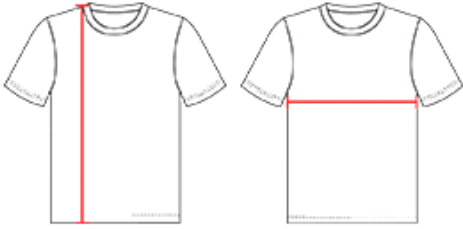

#410800 MEN'S B-CORE SLEEVELESS HOOD TEE

- 100% polyester moisture management/antimicrobial performance fabric
- Badger sport shoulder for maximum movement
- Self-fabric hood with drawcord
- Double-needle hem
- Badger heat seal logo on lower left front body.

COLORS

SPECIFICATIONS

Color	XS	S	M	L	XL	2XL	3XL	4XL
Piece Weight measured in pounds	0.48	0.48	0.48	0.48	0.48	0.48	0.48	0.48
Spec Body Length measured in inches	28	29	30	31	32	33	34	35
Spec Chest Width measured in inches	18	19	21	23	25	27	29	31
Case Count # of units per case	36	36	36	36	36	36	24	24

HOW TO MEASURE

These product specifications reference a product's measurements.
For sizing information and guidance, please reference our sizing charts.

BODY LENGTH

Measured on the front from the shoulder/neck intersection to the bottom of the garment.